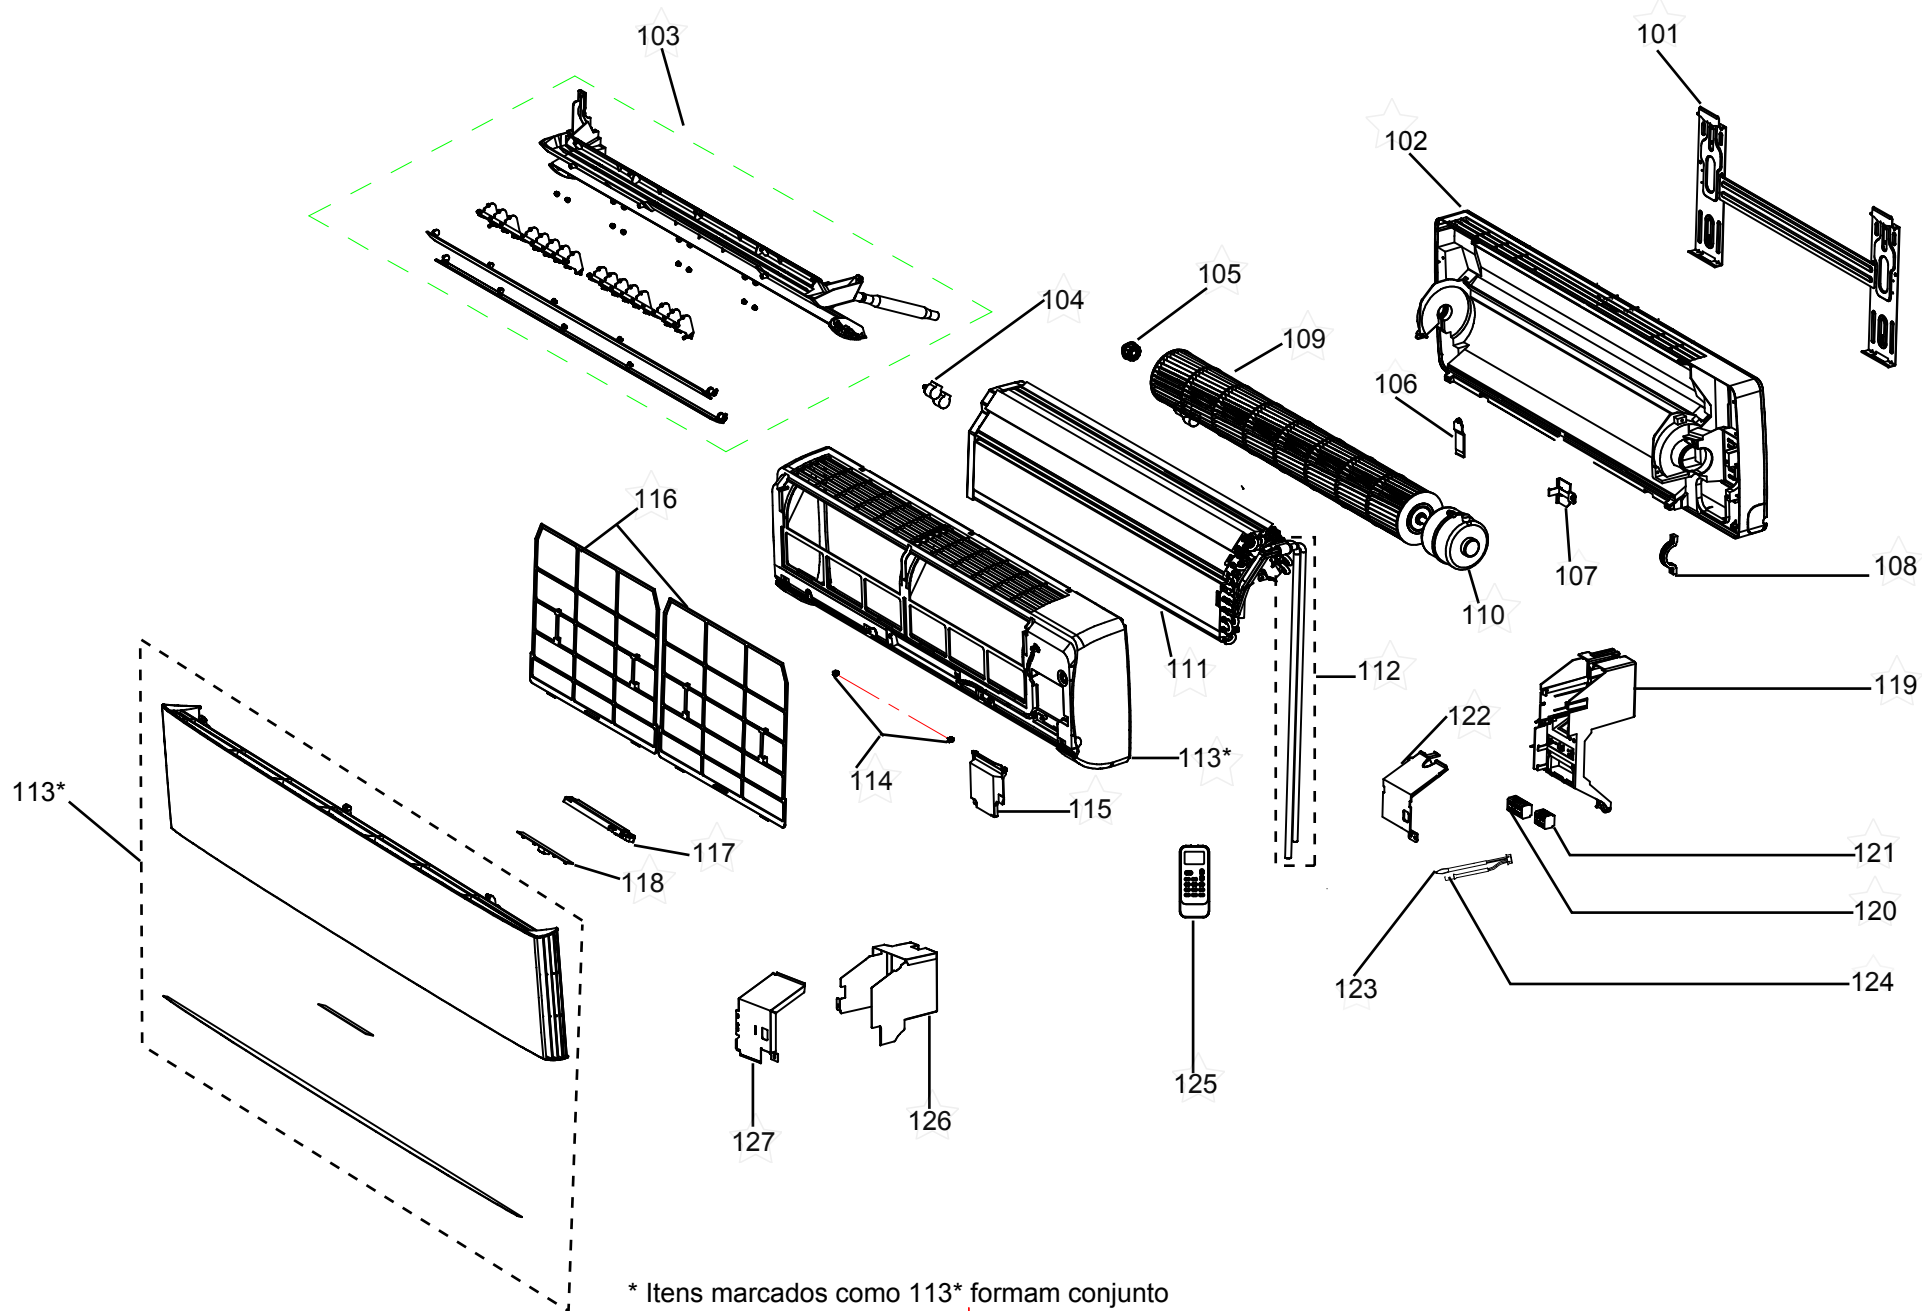

Informações complementares

Ref.	Código	Descrição/ Observação	Foto/ Referência
123	W10501052	Sensor de Temperatura Comprimento total: 430mm	 A black cable with a sensor head at one end. A dimension line indicates a length of 50mm for the sensor head.
124	W10501053	Sensor de Temperatura Comprimento total: 450mm	 A black cable with a sensor head at one end. A dimension line indicates a length of 30mm for the sensor head.
128	W10275439	TAMPA PARAFUSOS UNID. INTERNA GW – 13382	 A white plastic cover with two screws on top.
129	W10501072	Filtro de Ar (filtro de carbono)	 A rectangular black carbon filter. A dimension line on the left indicates a height of 59mm.
130	W10322320	Filtro HEPA	 A rectangular white HEPA filter with a pleated surface.
131	W10324357	Suporte do filtro	 A white plastic frame with four rectangular compartments for filters.

136	W10175059	Presilha da Fiação 1	
137	W10501071	Suporte Sensor	
138	W10503532	Fio Conexão	 TERMINAL TERRA TERMINAL PINO BORNEIRA
139	W10501608	Fio Conexão Comprimento total: 269mm	
140	W10524010	Fio conexão Comprimento total: 355mm	
999	W10501051	Saco Plástico	Embalagem do controle remoto