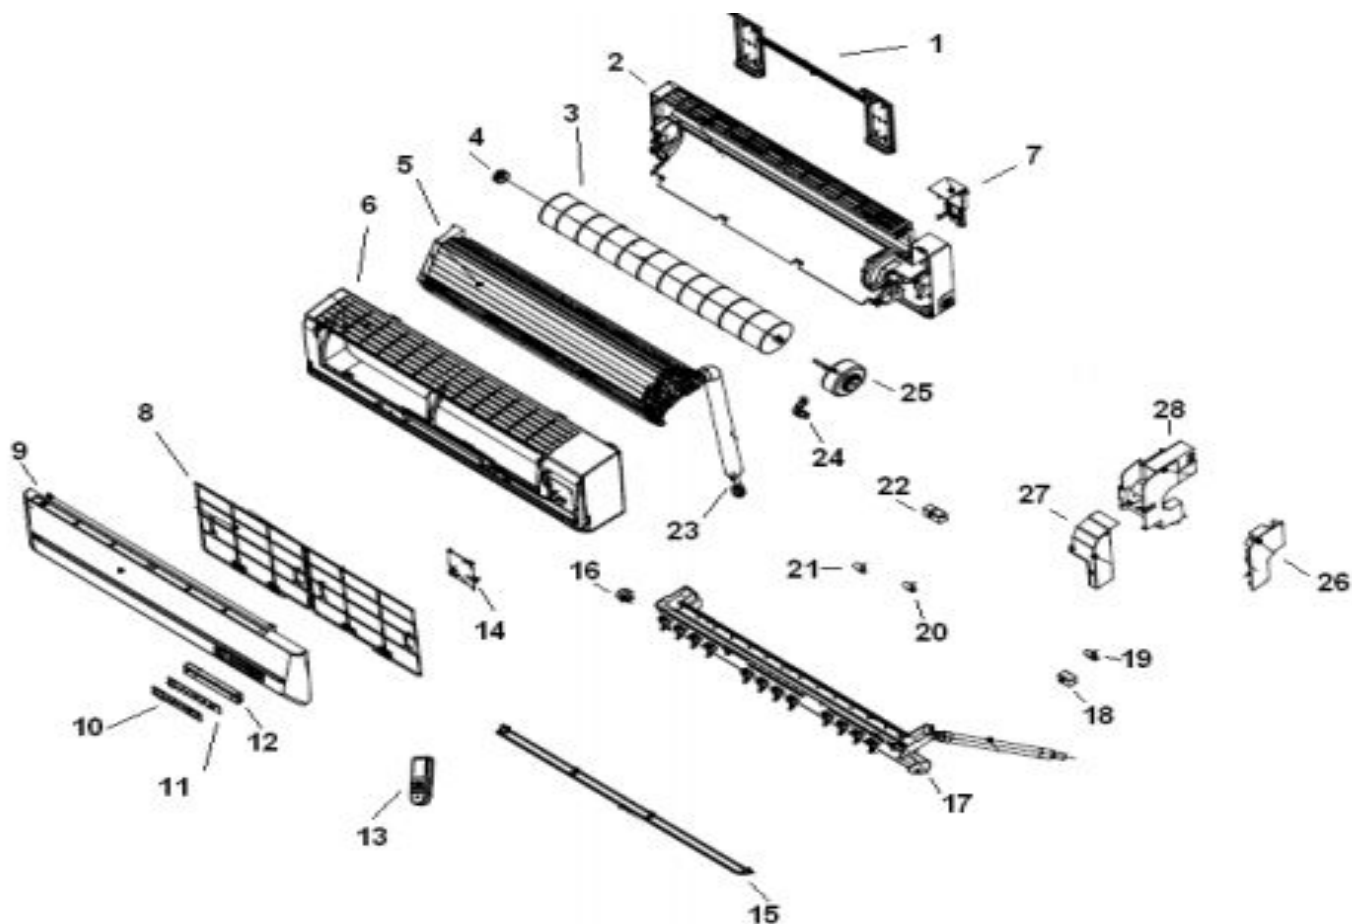

# CBV12BB

REF	IMAGEM/DESENHO	DESCRIÇÃO
29		PORCA
30		VEDACAO DE ISOLACAO DE PU
31		ISOLACAO TERMICA DA TUBULACAO

32	 <p>The image shows the cardboard packaging for a Consul air conditioner. The box is primarily green and brown. It features the 'Consul' logo in green and the text 'Condicionador de ar split' below it. On the right side, there are four green circular icons with corresponding text: 'Filtro HEPA e filtro Hign', 'Função auto lim', '8 anos de garantia', and 'Arquitetura sliver'. A blue 'A' energy efficiency label is also visible on the box.</p>	<p>EMBALAGEM PAPELÃO ONDULADO</p>
33	 <p>The image shows a clear, rectangular plastic bag, likely used for packaging accessories or components.</p>	<p>EMBALAGEM SACO PLASTICO</p>
34	 <p>The image shows a black electrical cable with a copper-colored metal probe at one end and a white plastic connector at the other, which is a thermistor.</p>	<p>TERMISTOR</p>
35	 <p>The image shows a white, curved plastic holder designed to hold a remote control.</p>	<p>SUPORTE DO CONTROLE REMOTO</p>
36	 <p>The image is a technical line drawing of a manual kit, showing a rectangular box with internal compartments and various components.</p>	<p>KIT MANUAL CONSUL</p>
37	 <p>The image shows a rectangular HEPA (High Efficiency Particulate Air) filter with a pleated, white surface.</p>	<p>FILTRO AR HEPA</p>