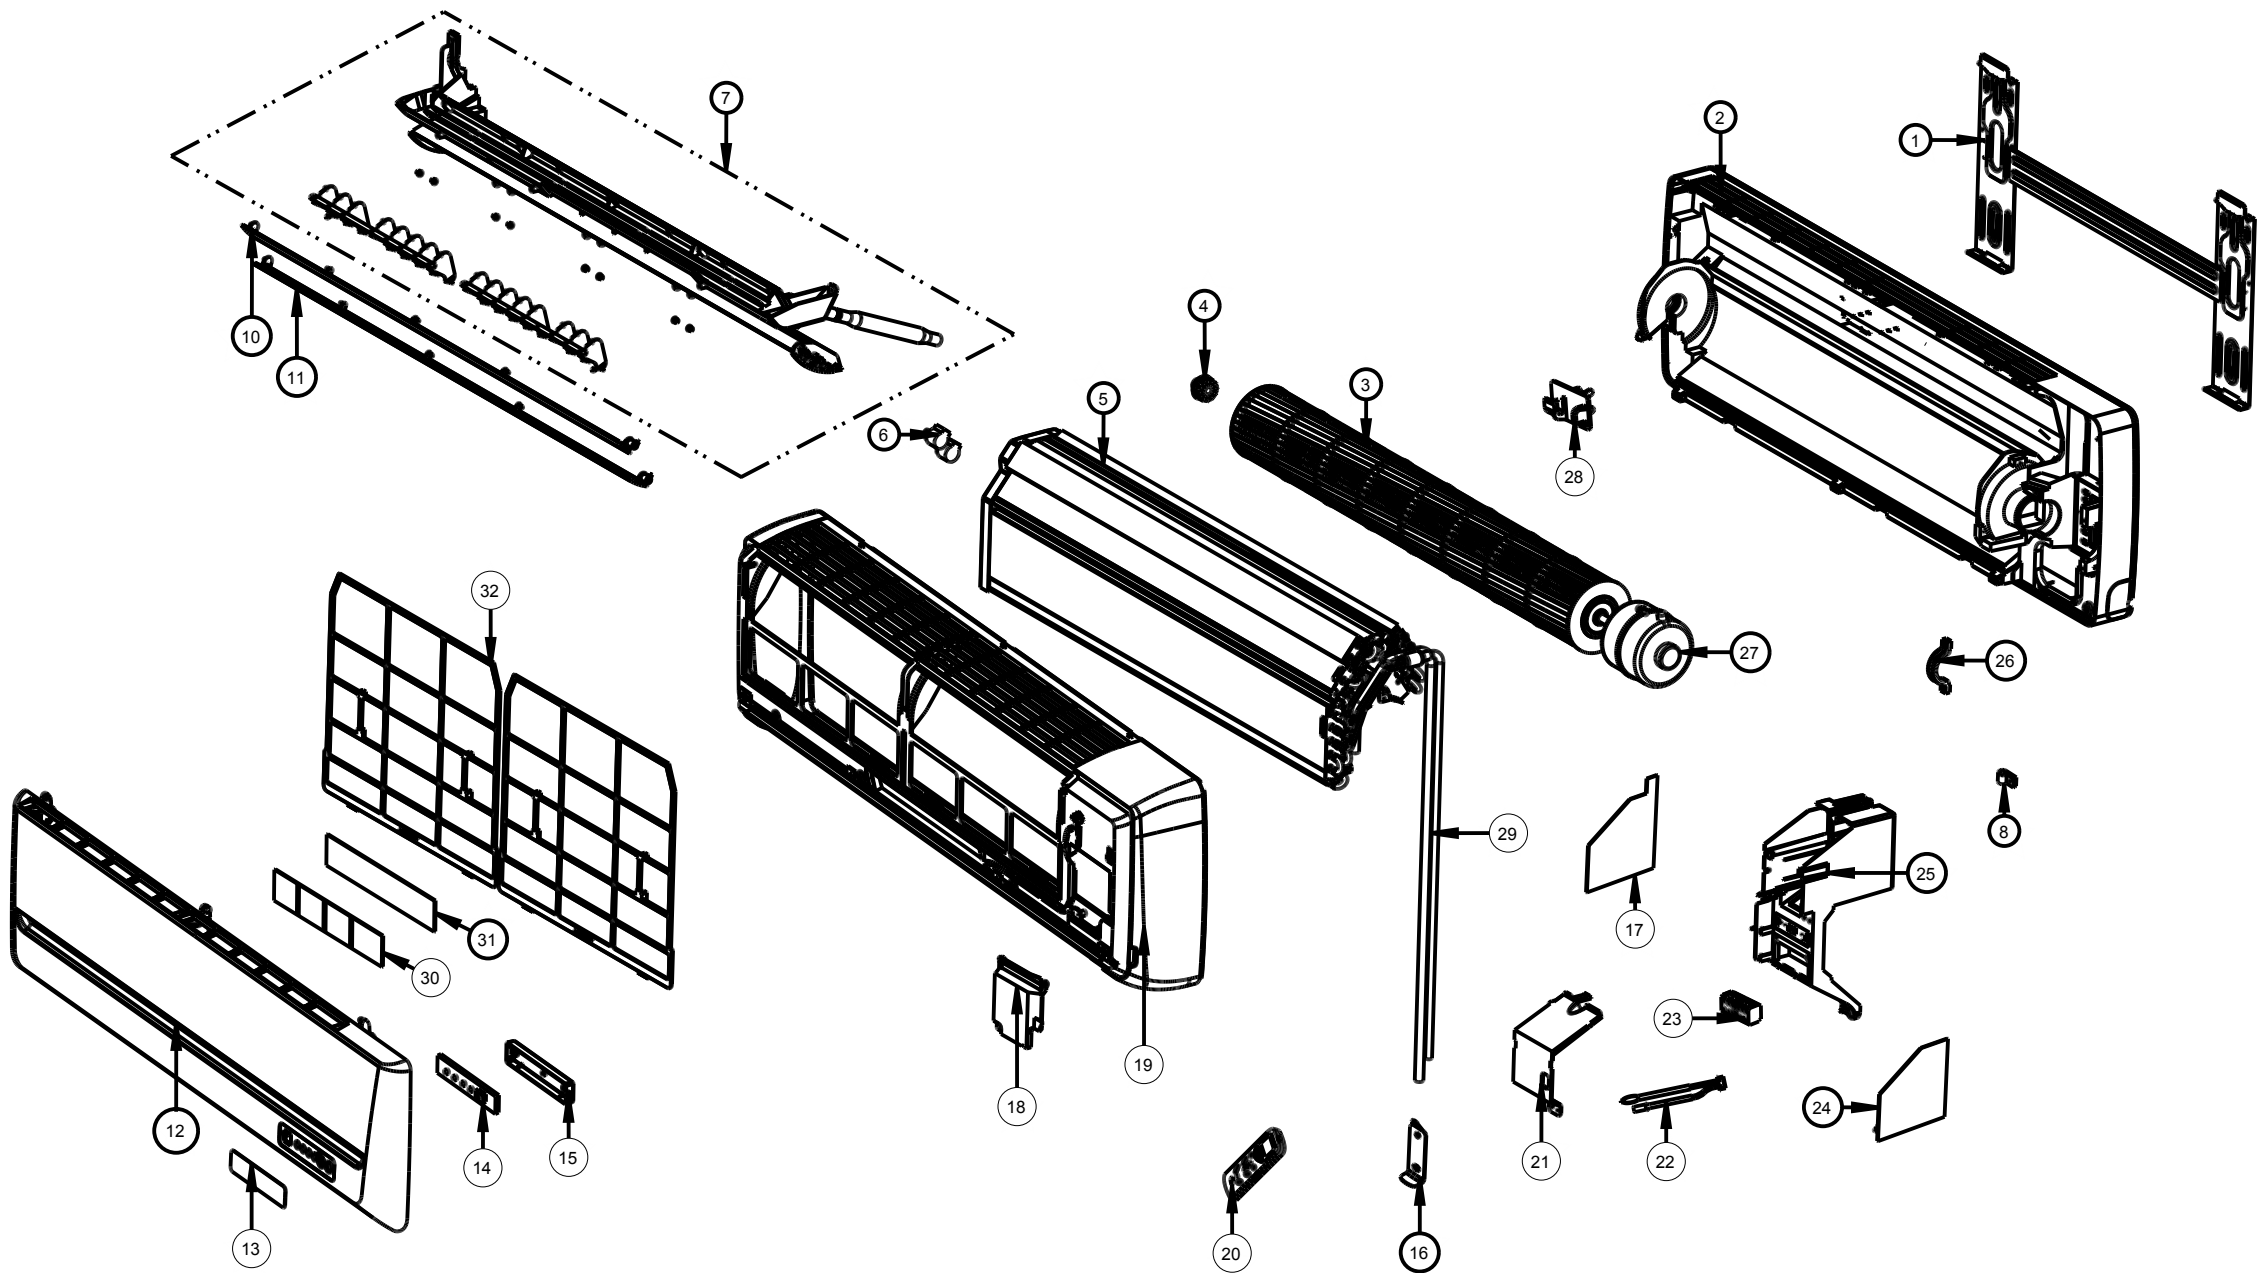

REF	IMAGEM/DESENHO	DESCRIÇÃO
33		CABO DE DEGELÓ - 1225804
34		REDE ELETRICA TERMISTOR
35		AVISO DE CHOQUE ELETRICO
36		MANUAL DE INSTRUCAO Kit
37		GAXETA EMB DA TUBULACAO UNIT
38		PAINEL DE CONTROLE BRANCO PAINEL DEC
39		CLIQUE DO TERMISTOR
40		CLIQUE